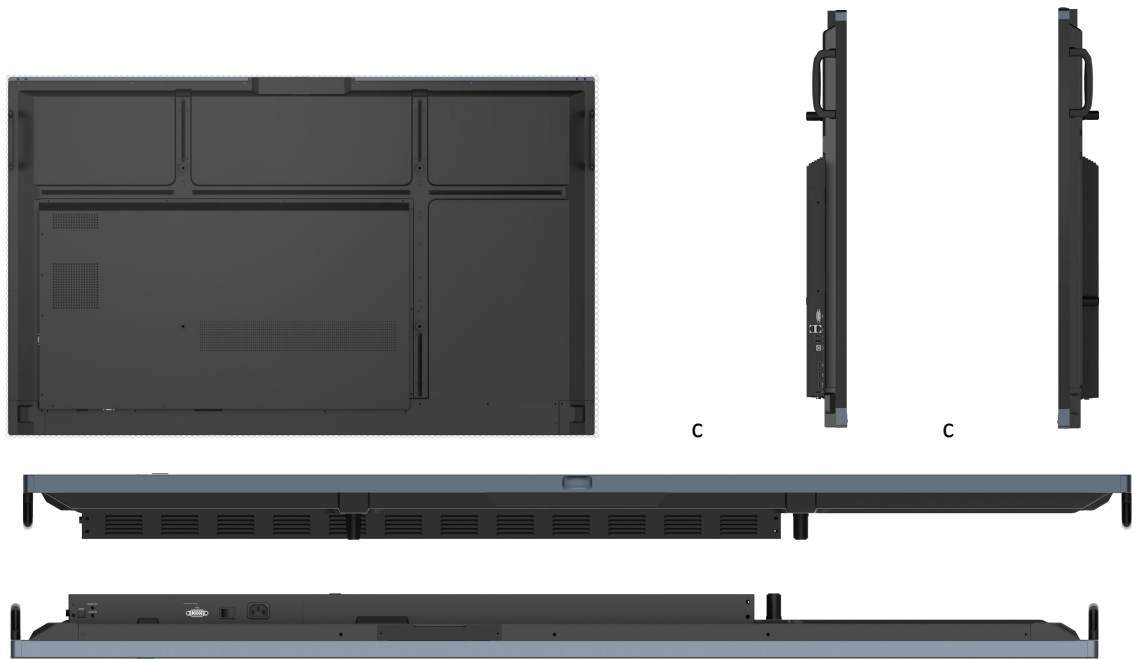

Product Specification

Display	Display	86 inches D-LED backlight
	Response time	8 ms
	Aspect ratio	16:9
	Display area (mm)	1428.48 (H) X803.52 (V)
	Resolution	3840 X 2160
	Refreshing frequency	60Hz
	NTSC	72%
	Contrast ratio	1200:1
	Viewing angle	Horizontal 178°/Vertical 178°
	Brightness with glass	350cd/m ²

	Life time	≥30000 hours
Operating System	Operating system	Android 11.0 & Windows 10 (OPS optional)
	CPU	A55*4
	GPU	Mail G52MP2
	RAM	4G DDR
	Storage	32G EMMC
Touch System	Sensing type	Infrared touch
	Touch tool	Passive infrared pen
	Touch points	20 point touch
	Touch response time	≤10 ms
Audio	Soud channel	2.0
	Speaker	2*16W
Microphone	Quantity	6
	Speaker	0~8m
Camera	Quantity	1
	Pixel	12m
	Position	Bulit-in the middle of top frame
Power	Power requirements	100-240V~50/60Hz 3.5A
	Overall power	350W
	Standby power	≤0.5W
I/O port	HDMI IN	2
	USB 2.0	1
	USB 3.0	4
	TOUCH 2.0	1
	VGA IN	1
	AUDIO IN	1
	AUDIO OUT	1
	SPDIF	1
	RS232	1
	RJ45 IN	1
	RJ45 OUT	1
Machine parameters	Product size (mm)	1488(L) X 906(H) X 87(T)
	Outer box size (mm)	1628(L) X208(H) X1014(T)
	VESA standard(mm)	600mm (H) X 400mm (V)
	Product weight	Net weight: 36.85kg / gross weight: 45.4kg
	Operation temperature	0~40°C
	Storage temperature	-20~60°C
	Accessories	
		2. Write pen*2
		3. Wall-mounted *1

65 Inch Dimension

Details

Installation

Optional Items

OPS

Floor stand

Wireless projector

PC Module(Optional)

OPS	Picture	
	CPU	I3/I5/I7 (Optional)
	RAM	8G/16G/32G (optional)
	Storage	128G/256G/512G SSD (optional)
	Main feature	The front-facing DP+HDMI display port and the rear HDMI perfectly support 4K60HZ. Six USB ports in front, multiple application ports.
	USB	6 (3*USB2.0+3*USB3.0)
	LAN	1
	MIC-IN	1
	Audio-Out	1
	HDMI	1