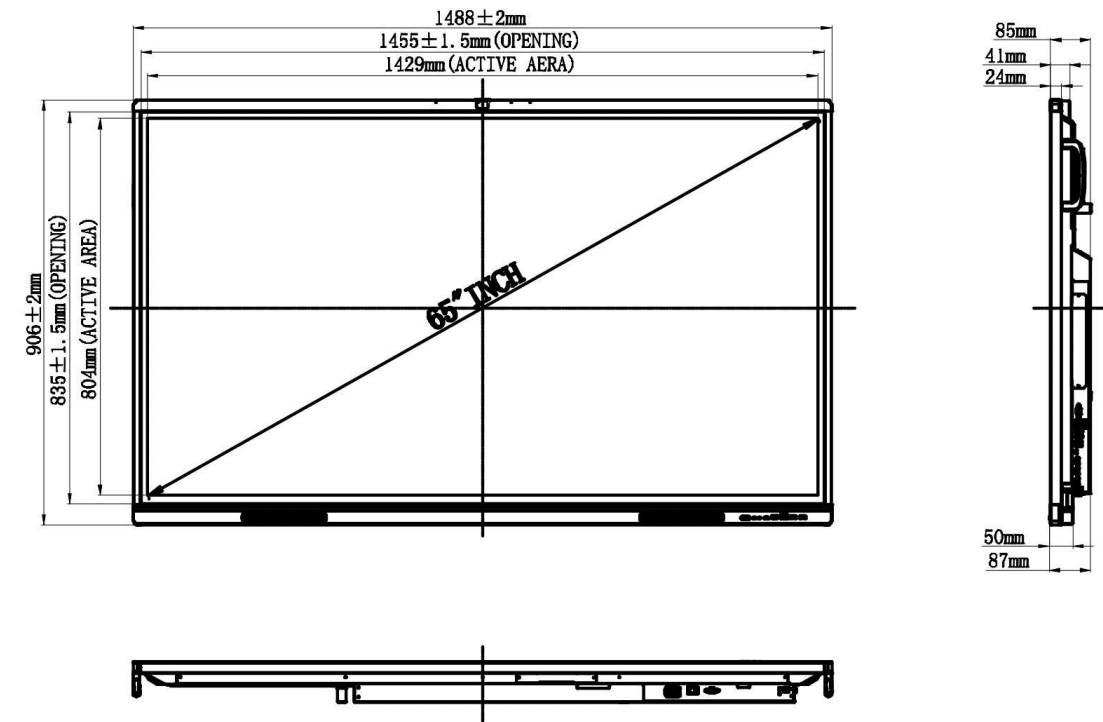

Product Specification

Display	Display	86 inches D-LED backlight
	Response time	8 ms
	Aspect ratio	16:9
	Display area (mm)	1428.48 (H) X803.52 (V)
	Resolution	3840 X 2160
	Refreshing frequency	60Hz
	NTSC	72%
	Contrast ratio	1200:1
	Viewing angle	Horizontal 178°/Vertical 178°
	Brightness with glass	350cd/m ²

	Life time	≥30000 hours
Operating System	Operating system	Android 11.0 & Windows 10 (OPS optional)
	CPU	A55*4
	GPU	Mail G52MP2
	RAM	4G DDR
	Storage	32G EMMC
Touch System	Sensing type	Infrared touch
	Touch tool	Passive infrared pen
	Touch points	20 point touch
	Touch response time	≤10 ms
Audio	Soud channel	2.0
	Speaker	2*16W
Microphone	Quantity	6
	Speaker	0~8m
Camera	Quantity	1
	Pixel	12m
	Position	Bulit-in the middle of top frame
Power	Power requirements	100-240V~50/60Hz 3.5A
	Overall power	350W
	Standby power	≤0.5W
I/O port	HDMI IN	2
	USB 2.0	1
	USB 3.0	4
	TOUCH 2.0	1
	VGA IN	1
	AUDIO IN	1
	AUDIO OUT	1
	SPDIF	1
	RS232	1
	RJ45 IN	1
	RJ45 OUT	1
Machine parameters	Product size (mm)	1488(L) X 906(H) X 87(T)
	Outer box size (mm)	1628(L) X208(H) X1014(T)
	VESA standard(mm)	600mm (H) X 400mm (V)
	Product weight	Net weight: 36.85kg / gross weight: 45.4kg
	Operation temperature	0~40°C
	Storage temperature	-20~60°C
	Accessories	
		2. Write pen*2
		3. Wall-mounted *1

65 Inch Dimension

Details

Installation

Optional Items

OPS

Floor stand

Wireless projector

PC Module(Optional)