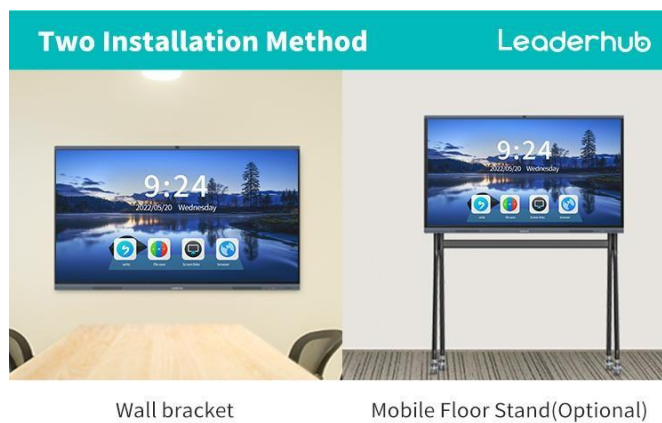

LV Series Interactive Flat Panel

Featured Apps

- 4K UHD display
- Powered by Android 11
- Support Wi-Fi6,Dual frequency 2.4G/5G
- Dual OS:Support Android + WindowsSystem
- Built in 1300W camera and 6pcs microphone
- Quad-core CPU:ARM Cortex A55*4, RAM 4G,ROM 32G
- Wireless screen sharing/4K whiteboard/Welcome/More App
- Page sharing by scanning QR-code,Annotation
- Rich interfaces:HDMI IN,SPDIF,RJ45 IN,RS232,etc

	Life time	≥30000 hours
Operating System	Operating system	Android 11.0 & Windows 10 (OPS optional)
	CPU	A55*4
	GPU	Mail G52MP2
	RAM	4G DDR
	Storage	32G EMMC
Touch System	Sensing type	Infrared touch
	Touch tool	Passive infrared pen
	Touch points	20 point touch
	Touch response time	≤10 ms
Audio	Soud channel	2.0
	Speaker	2*16W
Microphone	Quantity	6
	Speaker	0~8m
Camera	Quantity	1
	Pixel	12m
	Position	Bulit-in the middle of top frame
Power	Power requirements	100-240V~50/60Hz 3.5A
	Overall power	350W
	Standby power	≤0.5W
I/O port	HDMI IN	2
	USB 2.0	1
	USB 3.0	4
	TOUCH 2.0	1
	VGA IN	1
	AUDIO IN	1
	AUDIO OUT	1
	SPDIF	1
	RS232	1
	RJ45 IN	1
	RJ45 OUT	1
Machine parameters	Product size (mm)	1488(L) X 906(H) X 87(T)
	Outer box size (mm)	1628(L) X208(H) X1014(T)
	VESA standard(mm)	600mm (H) X 400mm (V)
	Product weight	Net weight: 36.85kg / gross weight: 45.4kg
	Operation temperature	0~40°C
	Storage temperature	-20~60°C
	Accessories	
		2. Write pen*2
		3. Wall-mounted *1

65 Inch Dimension

Details

Installation

Optional Items

OPS

Floor stand

Wireless projector

PC Module(Optional)

OPS	Picture	
	CPU	I3/I5/I7 (Optional)
	RAM	8G/16G/32G (optional)
	Storage	128G/256G/512G SSD (optional)
	Main feature	The front-facing DP+HDMI display port and the rear HDMI perfectly support 4K60HZ. Six USB ports in front, multiple application ports.
	USB	6 (3*USB2.0+3*USB3.0)
	LAN	1
	MIC-IN	1
	Audio-Out	1
	HDMI	1