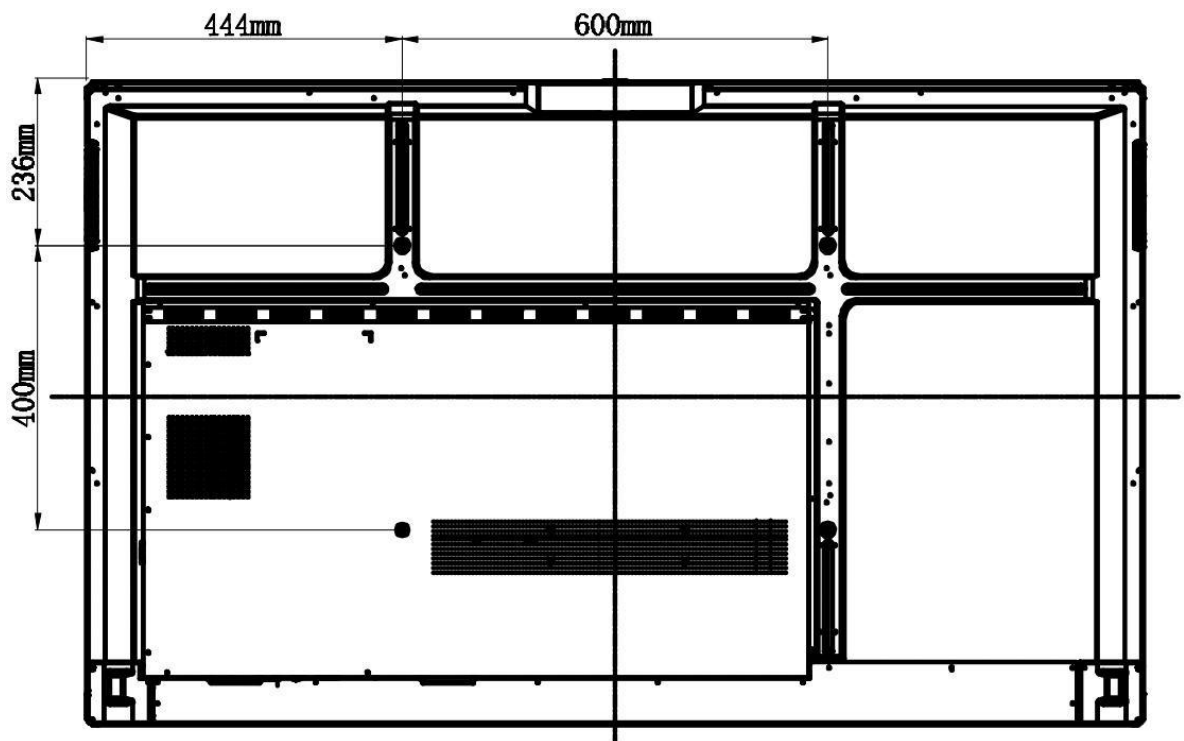

Product Specification

Display	Display	86 inches D-LED backlight
	Response time	8 ms
	Aspect ratio	16:9
	Display area (mm)	1428.48 (H) X803.52 (V)
	Resolution	3840 X 2160
	Refreshing frequency	60Hz
	NTSC	72%
	Contrast ratio	1200:1
	Viewing angle	Horizontal 178°/Vertical 178°
	Brightness with glass	350cd/m ²

	Life time	≥30000 hours
Operating System	Operating system	Android 11.0 & Windows 10 (OPS optional)
	CPU	A55*4
	GPU	Mail G52MP2
	RAM	4G DDR
	Storage	32G EMMC
Touch System	Sensing type	Infrared touch
	Touch tool	Passive infrared pen
	Touch points	20 point touch
	Touch response time	≤10 ms
Audio	Soud channel	2.0
	Speaker	2*16W
Microphone	Quantity	6
	Speaker	0~8m
Camera	Quantity	1
	Pixel	12m
	Position	Bulit-in the middle of top frame
Power	Power requirements	100-240V~50/60Hz 3.5A
	Overall power	350W
	Standby power	≤0.5W
I/O port	HDMI IN	2
	USB 2.0	1
	USB 3.0	4
	TOUCH 2.0	1
	VGA IN	1
	AUDIO IN	1
	AUDIO OUT	1
	SPDIF	1
	RS232	1
	RJ45 IN	1
	RJ45 OUT	1
Machine parameters	Product size (mm)	1488(L) X 906(H) X 87(T)
	Outer box size (mm)	1628(L) X208(H) X1014(T)
	VESA standard(mm)	600mm (H) X 400mm (V)
	Product weight	Net weight: 36.85kg / gross weight: 45.4kg
	Operation temperature	0~40°C
	Storage temperature	-20~60°C
	Accessories	
		2. Write pen*2
		3. Wall-mounted *1

65 Inch Dimension

Details

Installation

Optional Items

OPS

Floor stand

Wireless projector

PC Module(Optional)