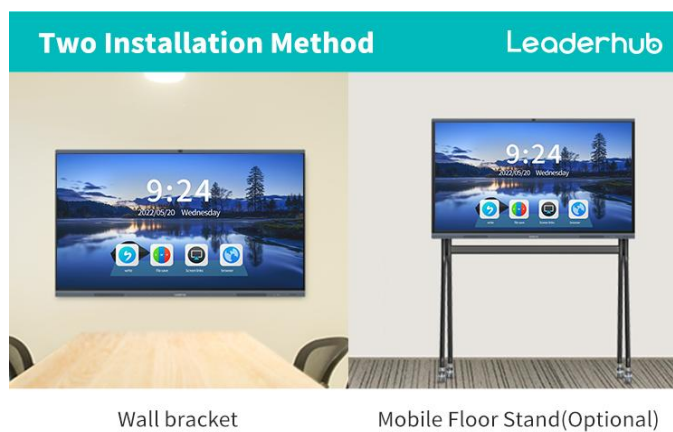

Installation