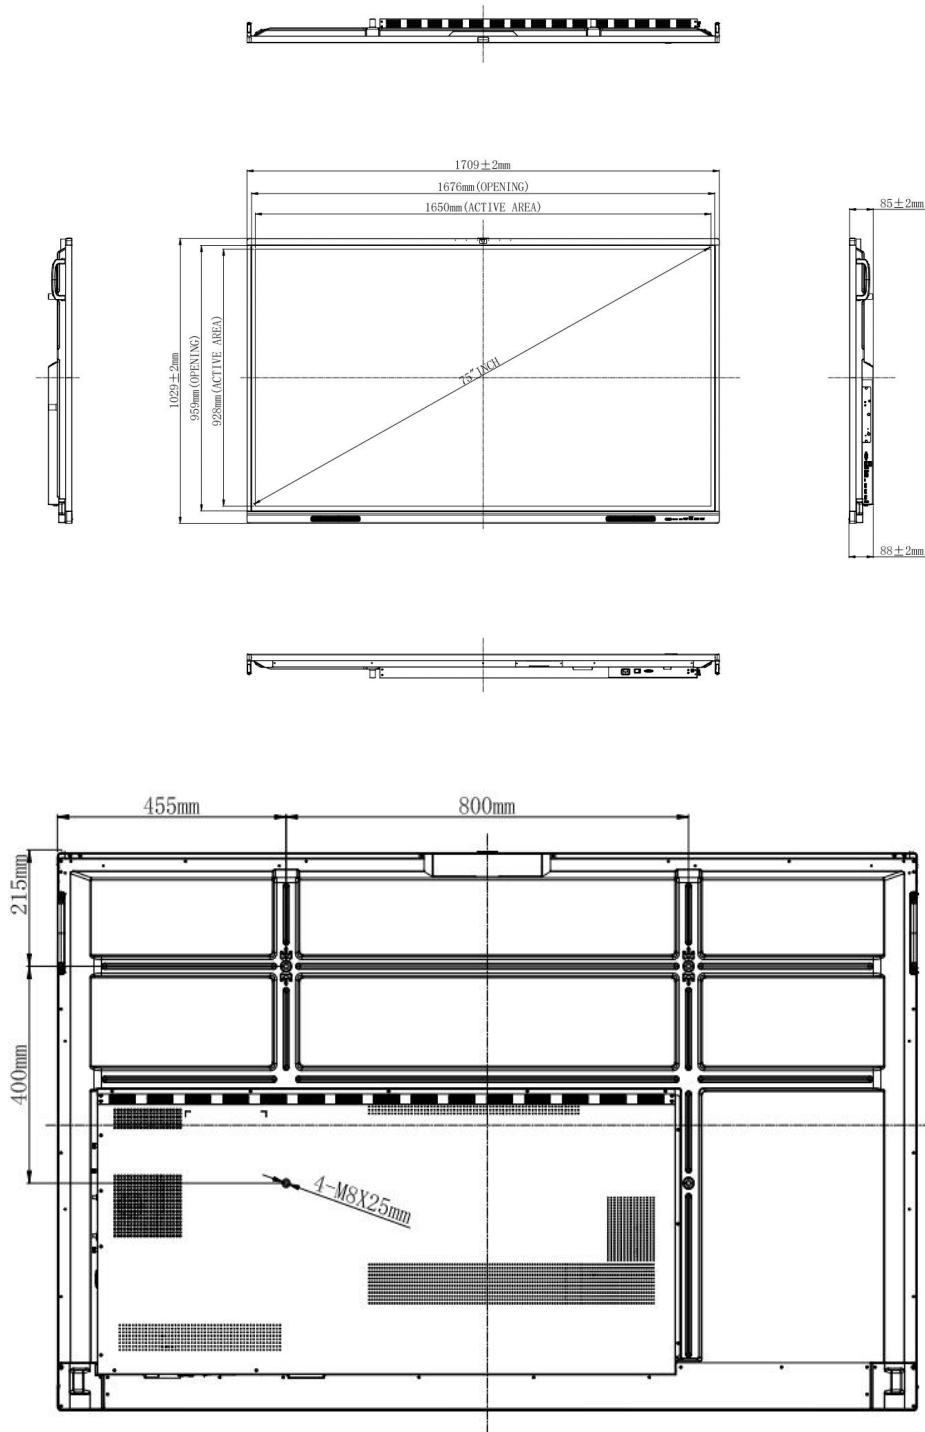

LV Series Interactive Flat Panel

Featured Apps

- 4K UHD display
- Powered by Android 11
- Support Wi-Fi6,Dual frequency 2.4G/5G
- Dual OS:Support Android + Windows System
- Built in 1300W camera and 6pcs microphone
- Quad-core CPU:ARM Cortex A55*4, RAM 4G,ROM 32G
- Wireless screen sharing/4K whiteboard/Welcome/More App
- Page sharing by scanning QR-code,Annotation
- Rich interfaces:HDMI IN,SPDIF,RJ45 IN,RS232,etc

Product Specification

Display	Display	75 inches D-LED backlight
	Response time	8 ms
	Aspect ratio	16:9
	Display area (mm)	1649.664 (H) X927.936 (V)
	Resolution	3840 X 2160
	Refreshing frequency	60Hz
	NTSC	72%
	Contrast ratio	1200:1
	Viewing angle	Horizontal 178°/Vertical 178°

	Brightness with glass	350cd/m ²
	Life time	≥30000 hours
Operating System	Operating system	Android 11.0 & Windows 10 (OPS optional)
	CPU	A55*4
	GPU	Mail G52 MP2
	RAM	4G DDR
	Storage	32G EMMC
Touch System	Sensing type	Infrared touch
	Touch tool	Passive infrared pen
	Touch points	20 point touch
	Touch response time	≤10 ms
Audio	Soud channel	2.0
	Speaker	2*16W
Microphone	Quantity	6
	Speaker	0~8m
Camera	Quantity	1
	Pixel	13 Million
	Position	Bulit-in the middle of top frame
Power	Power requirements	100-240V~50/60Hz 3.5A
	Overall power	350W
	Standby power	≤0.5W
I/O port	HDMI IN	2
	USB 2.0	1
	USB 3.0	4
	AUDIO IN	1
	AUDIO OUT	1
	SPDIF	1
	RS232	1
	RJ45 IN	1
	RJ45 OUT	1
	VGA IN	1
	TOUCH	1
Machine parameters	Product size (mm)	1709(L) X 1029(H) X 88(T)
	Outer box size (mm)	1863(L) X225(H) X1148(T)
	VESA standard(mm)	800mm (H) X 400mm (V)
	Product weight	Net weight: 47.65kg / gross weight: 62.35kg
	Operation temperature	0~40°C

	Storage temperature	-20~60°C
	Accessories	1. Power cord *1
		2. Write pen*2
		3. Wall-mounted *1

75 Inch Dimension

Details

Installation

Optional Items

OPS

Floor stand

Wireless projector